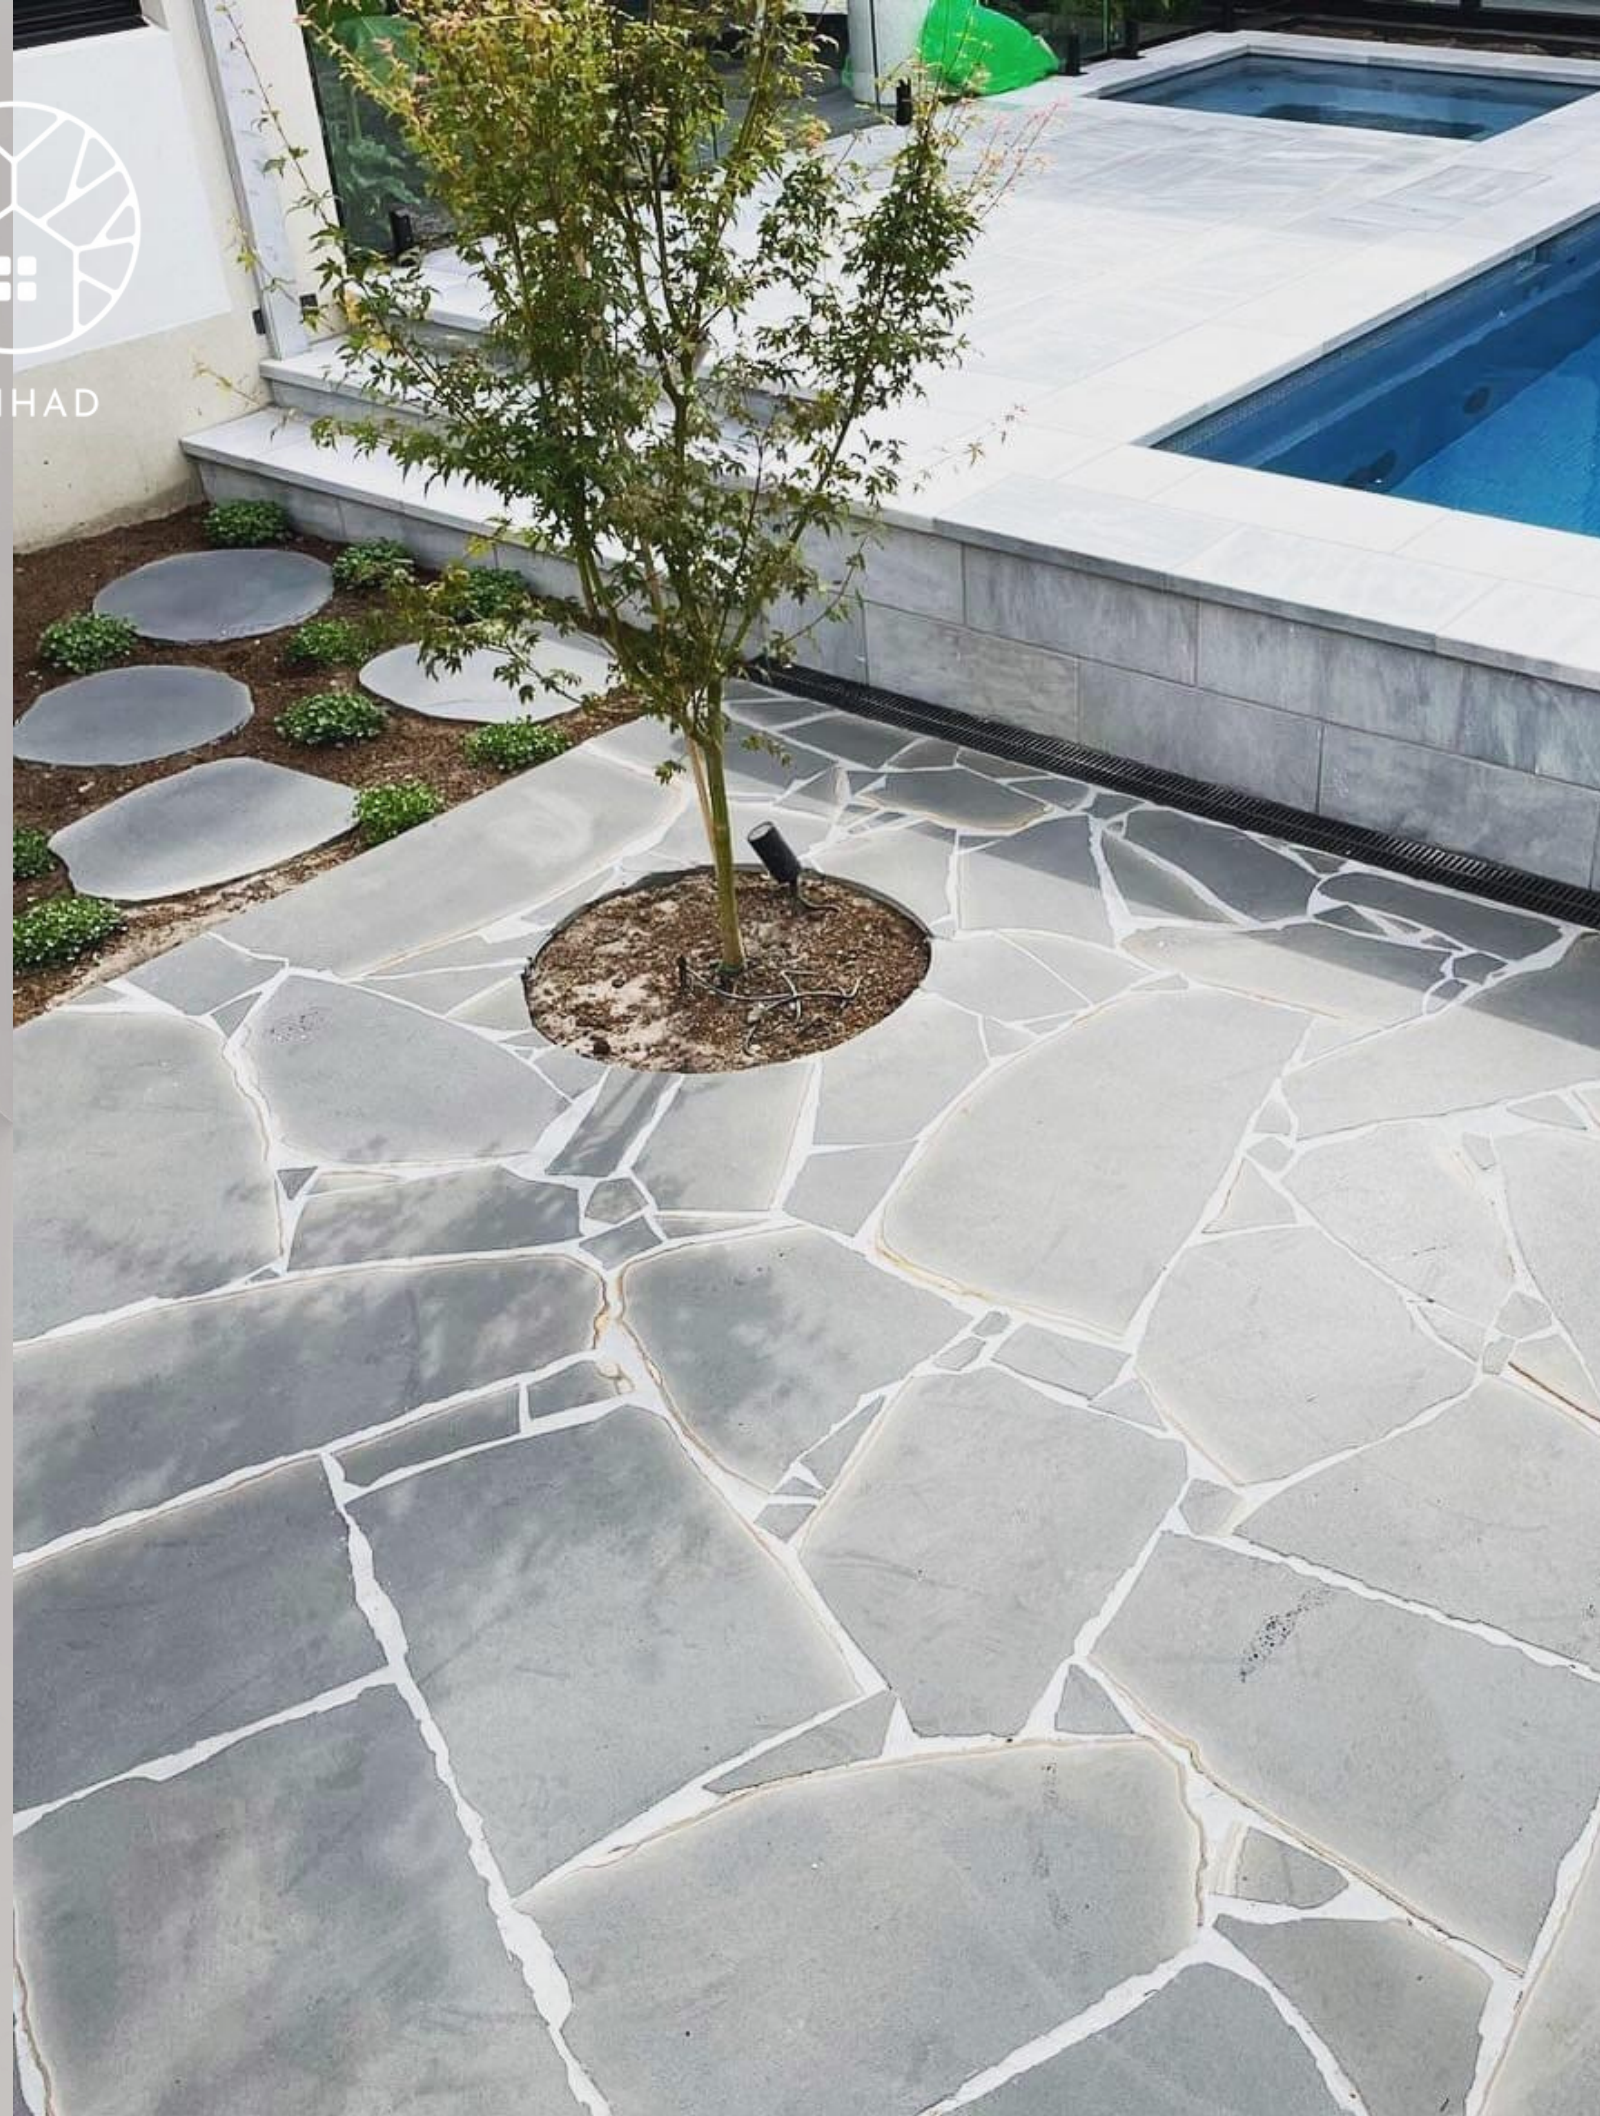

Crazy Paving

Marble - Travertine

ITTIHAD