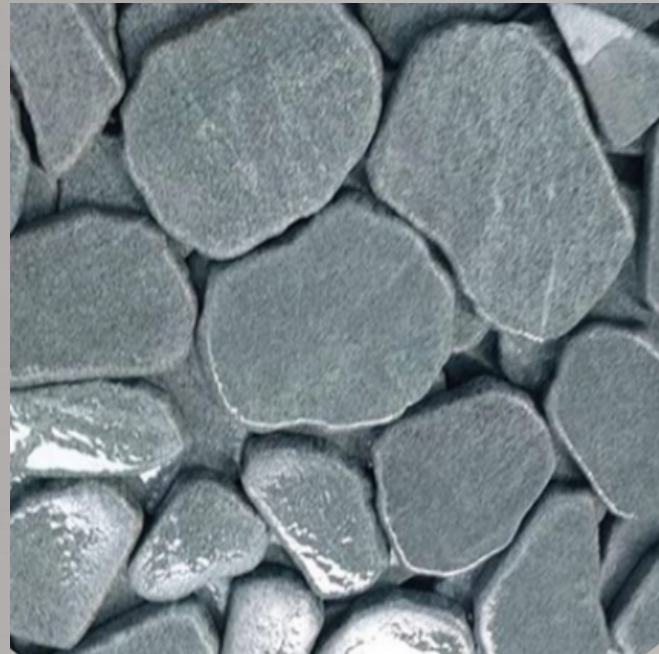

Crazy Paving

Marble - Travertine

ITTIHAD